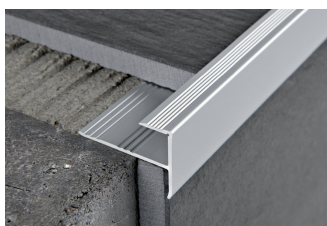

PROWALK 2510 & 2520

ANOD. GOLD, SILVER AND BRONZE ALUMINIUM
PUNCHED OR SELF-ADHESIVE

ANODISED ALUMINIUM with adhesive thermo packed
bar length 2,7 lm - pack. 40 Pcs - 108 lm

Article	L x H mm		
PWK... 2510A	25 x 10		
PWK... 2520A	25 x 20		

Article	L x H mm		
PWK... 25109AS	25 x 10		

Article	L x H mm		
PWK... 2510A	25 x 10		
PWK... 2520A	25 x 20		

Article	L x H mm		
PWK... 2510F	25 x 10		
PWK... 2520F	25 x 20		

Article	L x H mm		
PWK... 25109FS	25 x 10		

Article	L x H mm		
PWK... 251013FS	25 x 10		

stair nosing profiles

EXAMPLE OF LAYING

PROSTEP INS is a step cover profile in silver anodised aluminium ideal for protecting and laying laminated wood / floating melaminic and parquets. Available in two heights 10.5 and 16.

PROSTEP INS

ANODIZED SILVER ALUMINIUM

Article	H mm		
PTSAA 105	10,2		
PTSAA 16	15,9		

COLOURS

AA - Anod. silver aluminium

EXAMPLE OF LAYING

stair nosing profiles