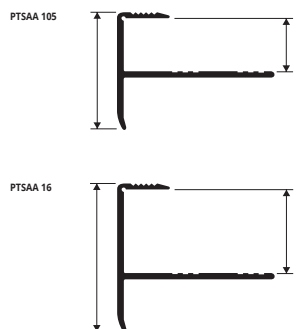

EXAMPLE OF LAYING