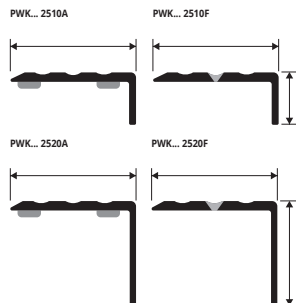

PROWALK 2510 & 2520

ANOD. GOLD, SILVER AND BRONZE ALUMINIUM
PUNCHED OR SELF-ADHESIVE

ANODISED ALUMINIUM with adhesive thermo packed
bar length 2,7 lm - pack. 40 Pcs - 108 lm

Article	L x H mm		
PWK... 2510A	25 x 10		
PWK... 2520A	25 x 20		

Article	L x H mm		
PWK... 25109AS	25 x 10		

Article	L x H mm		
PWK... 2510A	25 x 10		
PWK... 2520A	25 x 20		

Article	L x H mm		
PWK... 2510F	25 x 10		
PWK... 2520F	25 x 20		

Article	L x H mm		
PWK... 25109FS	25 x 10		

Article	L x H mm		
PWK... 251013FS	25 x 10		

stair nosing profiles

EXAMPLE OF LAYING

PROSTEP INS is a step cover profile in silver anodised aluminium ideal for protecting and laying laminated wood / floating melaminic and parquets. Available in two heights 10.5 and 16.

PROSTEP INS

ANODIZED SILVER ALUMINIUM

Article	H mm		
PTSAA 105	10,2		
PTSAA 16	15,9		

COLOURS

AA - Anod. silver aluminium

EXAMPLE OF LAYING

stair nosing profiles