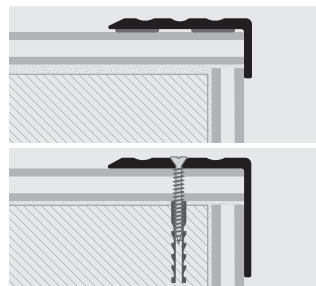

stair nosing profiles

EXAMPLE OF LAYING

PROSTEP INS is a step cover profile in silver anodised aluminium ideal for protecting and laying laminated wood / floating melaminic and parquets. Available in two heights 10.5 and 16.

PROSTEP INS

ANODIZED SILVER ALUMINIUM